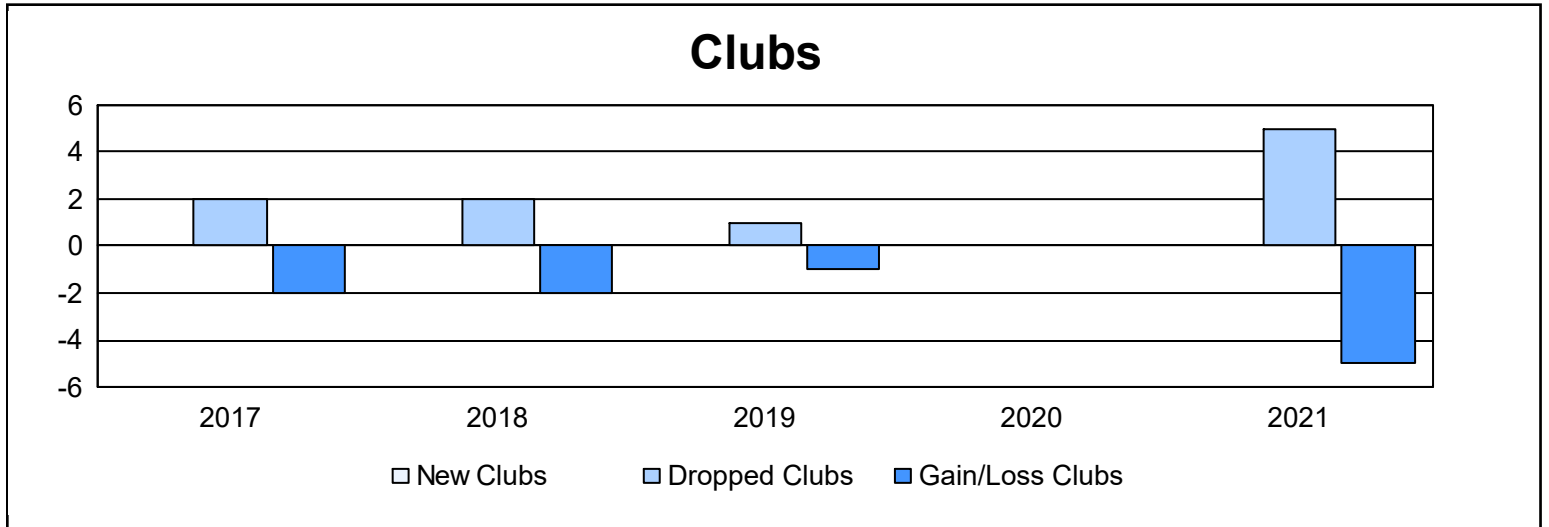

Year	New Clubs	Dropped Clubs	Gain/ Loss Clubs	New Members	Charter Members	Reinstate Members	Transfer Members	Total Member Added	Total Members Dropped	Gain/ Loss Members
2016-2017	0	2	-2	70	4	2	33	109	180	-71
2017-2018	0	2	-2	46	0	1	2	49	107	-58
2018-2019	0	1	-1	48	0	3	1	52	149	-97
2019-2020	0	0	0	43	0	1	3	47	113	-66
2020-2021	0	5	-5	40	0	0	4	44	108	-64
<b>Average</b>	<b>0</b>	<b>2</b>	<b>-2</b>	<b>49</b>	<b>1</b>	<b>1</b>	<b>9</b>	<b>60</b>	<b>131</b>	<b>-71</b>

### Membership Composition June 2021 Cumulative