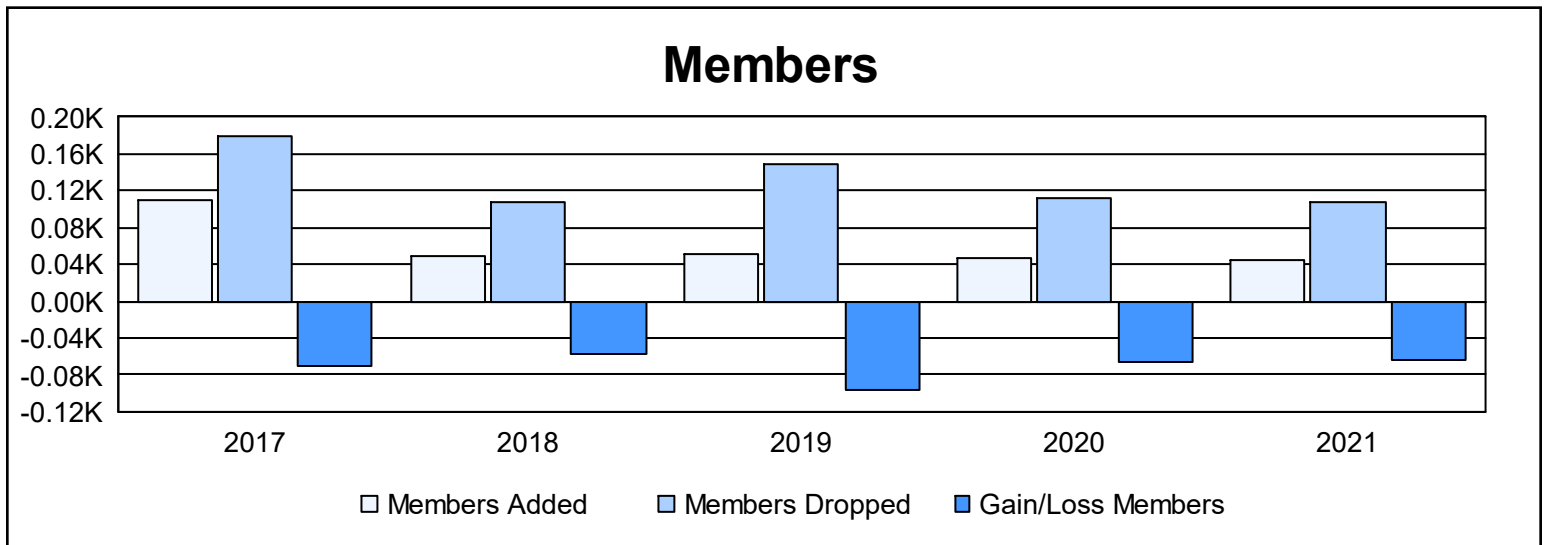

Year	New Clubs	Dropped Clubs	Gain/ Loss Clubs	New Members	Charter Members	Reinstate Members	Transfer Members	Total Member Added	Total Members Dropped	Gain/ Loss Members
2016-2017	0	2	-2	70	4	2	33	109	180	-71
2017-2018	0	2	-2	46	0	1	2	49	107	-58
2018-2019	0	1	-1	48	0	3	1	52	149	-97
2019-2020	0	0	0	43	0	1	3	47	113	-66
2020-2021	0	5	-5	40	0	0	4	44	108	-64
<b>Average</b>	<b>0</b>	<b>2</b>	<b>-2</b>	<b>49</b>	<b>1</b>	<b>1</b>	<b>9</b>	<b>60</b>	<b>131</b>	<b>-71</b>

### Membership Composition June 2021 Cumulative