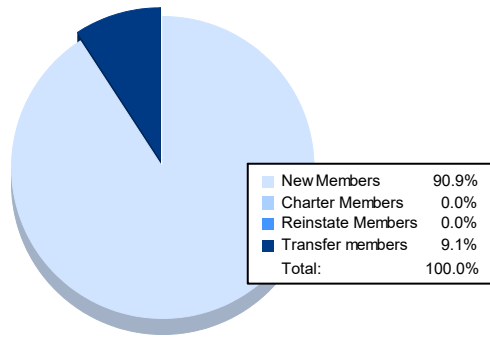

Year	New Clubs	Dropped Clubs	Gain/ Loss Clubs	New Members	Charter Members	Reinstate Members	Transfer Members	Total Member Added	Total Members Dropped	Gain/ Loss Members
2016-2017	0	2	-2	70	4	2	33	109	180	-71
2017-2018	0	2	-2	46	0	1	2	49	107	-58
2018-2019	0	1	-1	48	0	3	1	52	149	-97
2019-2020	0	0	0	43	0	1	3	47	113	-66
2020-2021	0	5	-5	40	0	0	4	44	108	-64
<b>Average</b>	<b>0</b>	<b>2</b>	<b>-2</b>	<b>49</b>	<b>1</b>	<b>1</b>	<b>9</b>	<b>60</b>	<b>131</b>	<b>-71</b>

### Membership Composition June 2021 Cumulative